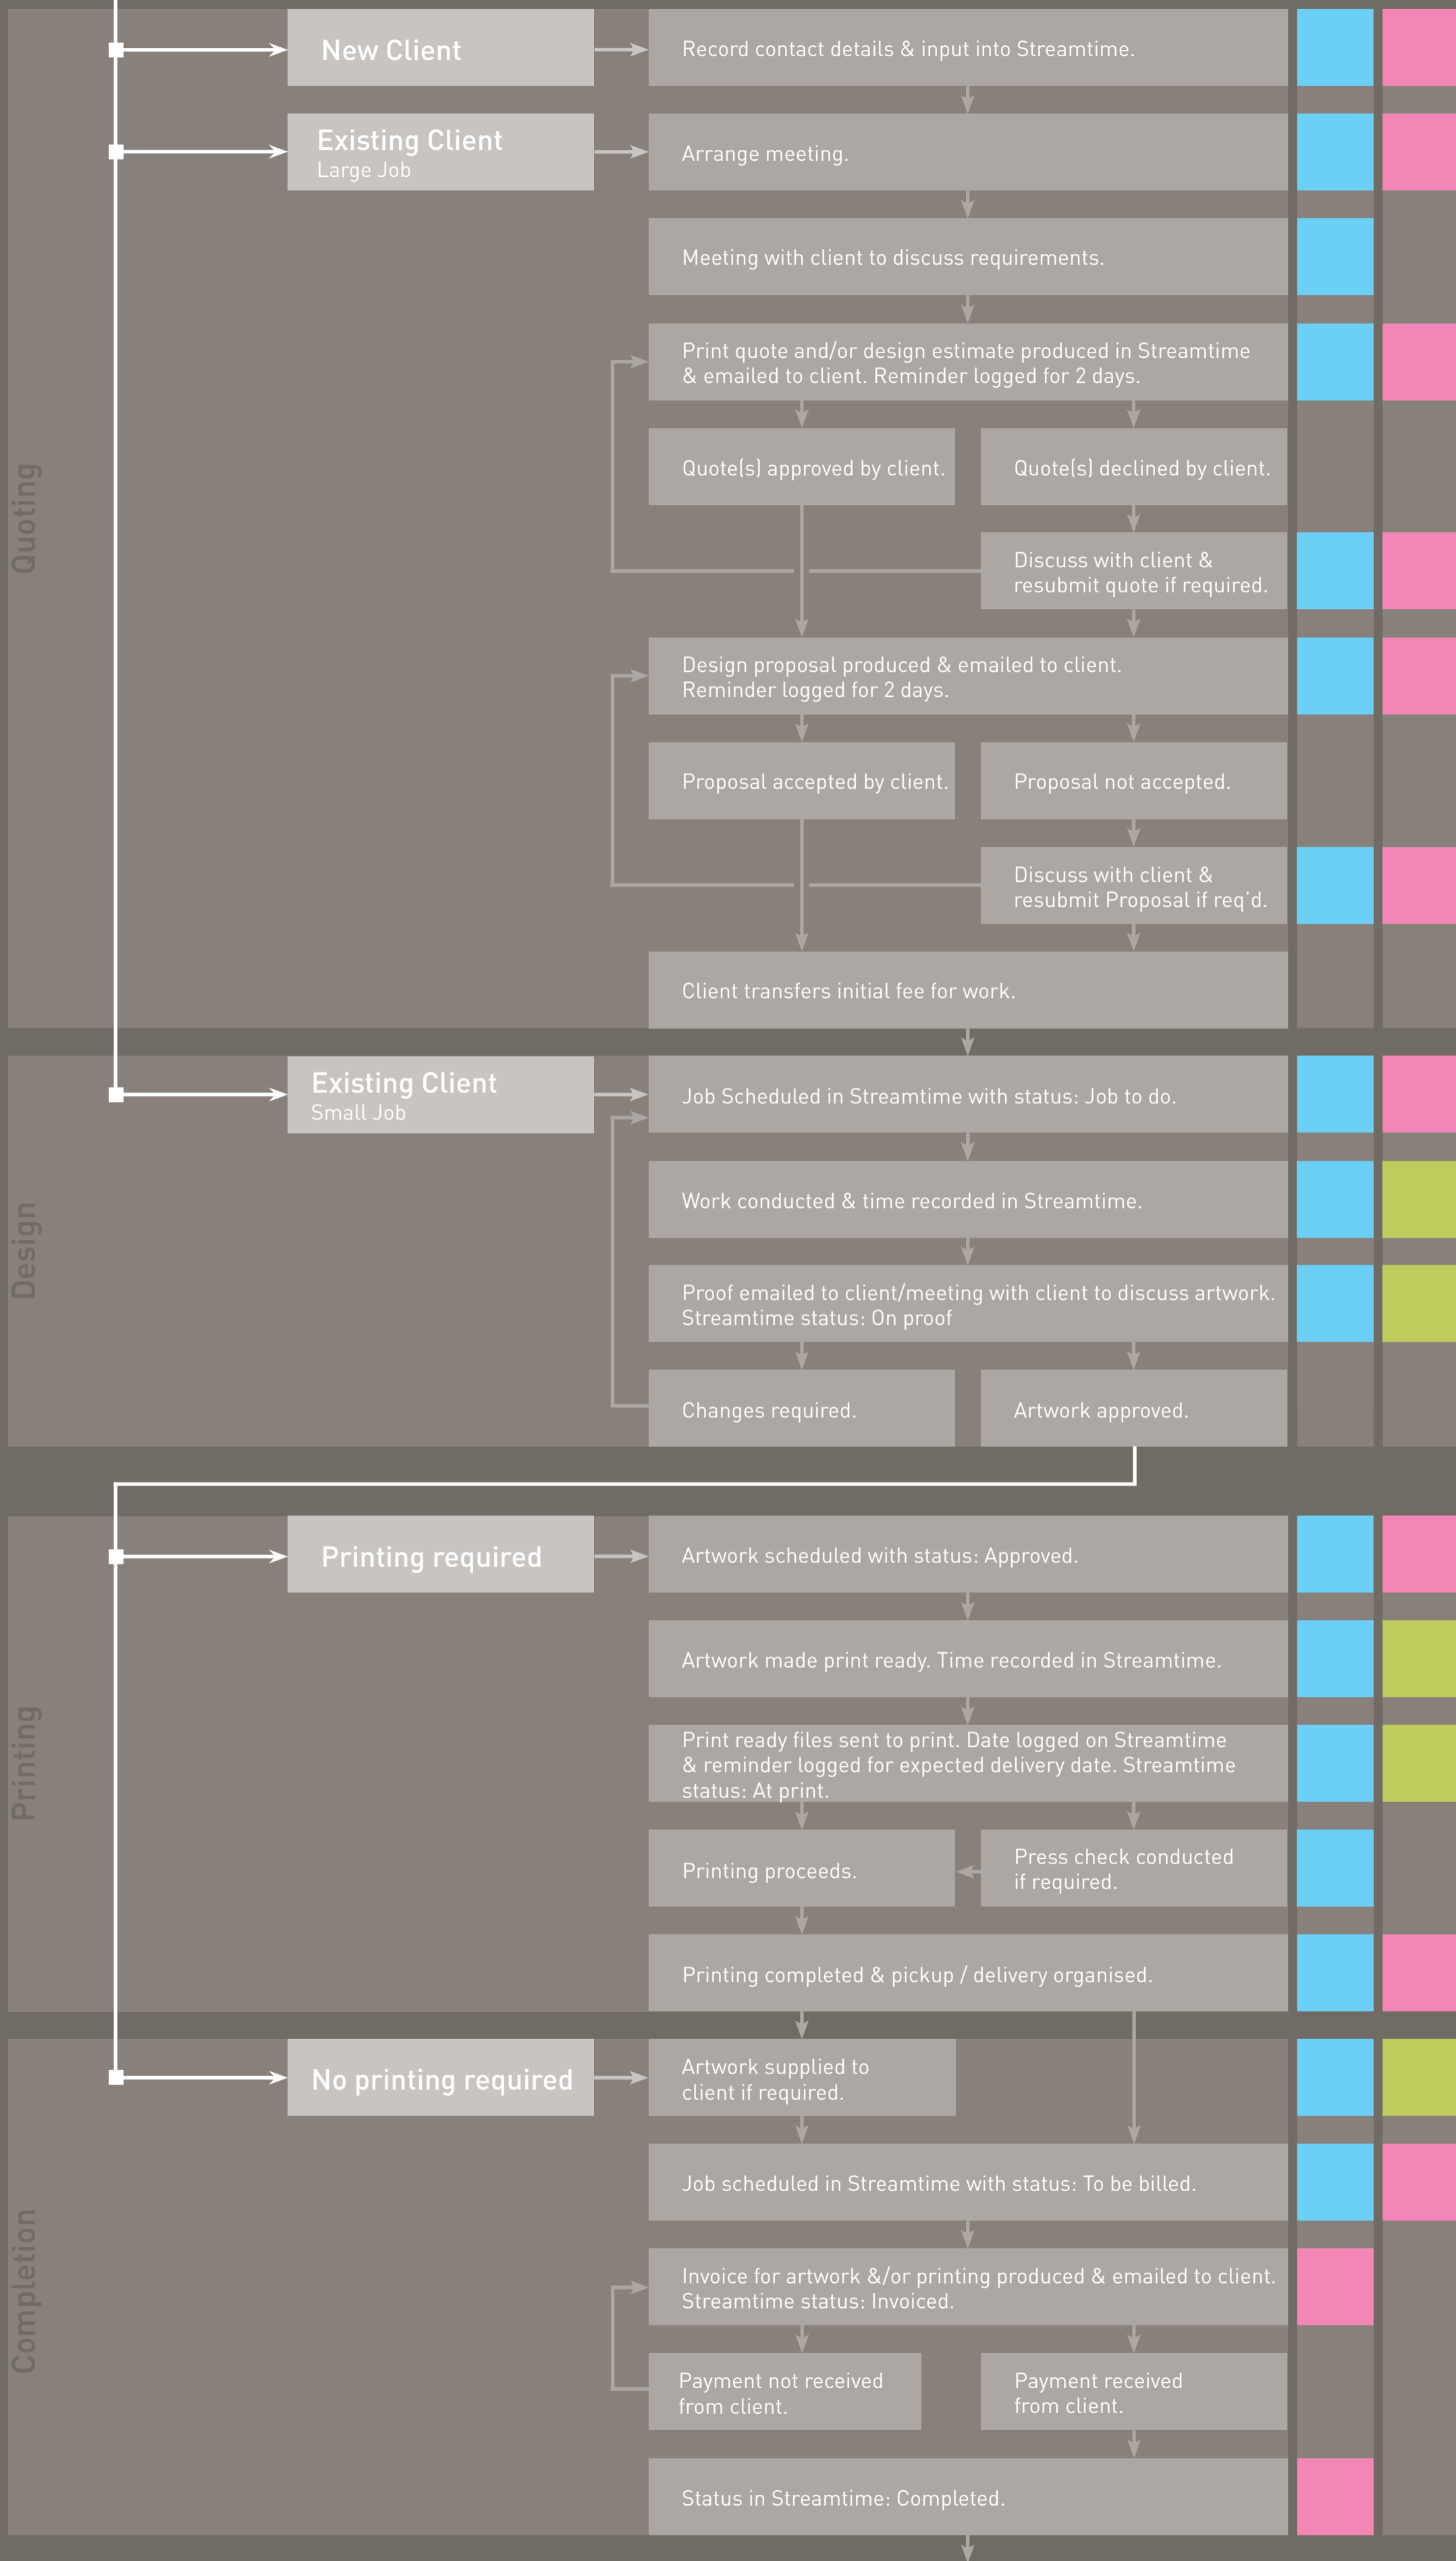

Workflow Diagram

Approached by client for work

Key ■ Creative Director ■ Designer ■ Account Manager